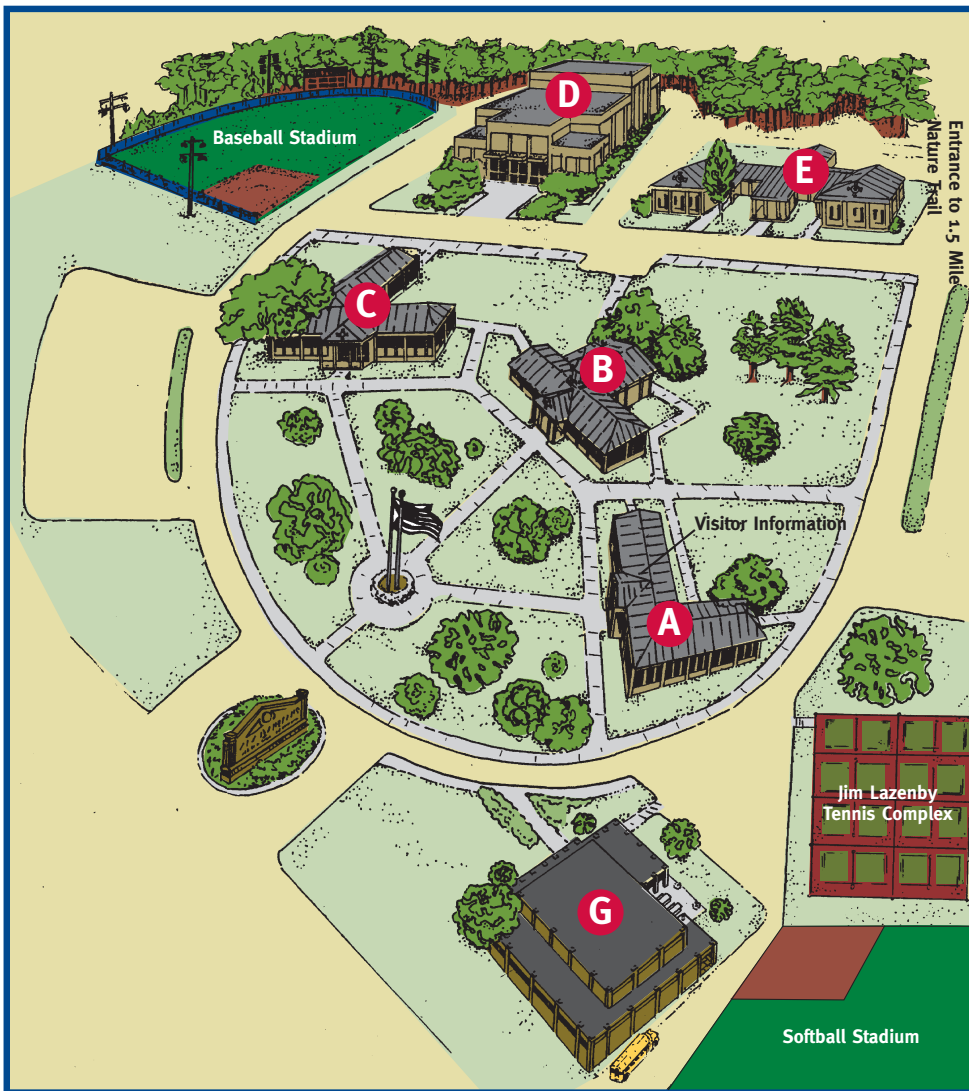

Alabama Southern Monroeville Campus

Building A –

George C. Wallace Administration Building

President's Office and Conference Room
 Business Office
 Academic Affairs Office
 Business and Industry Office
 Student Development Suite
 Admissions
 Financial Aid
 Registrar
 Advisors/Counselors
 Talent Search Counselors
 Upward Bound Offices
 Classrooms
 Computer Lab
 Faculty Offices

Building B – Learning Resources Center

John Dennis Forte Library
 Southwest Alabama Regional Arts Museum
 Student Success Center
 Computer Lab
 Learning Lab
 Student Support Services

Building C – Ernest Stone Science Building

Building E – Nursing Building

Bookstore
 Classrooms
 Nursing Clinical Lab
 Faculty Offices

Building G – Roland Cooper Gymnasium

Southern Networks Student Center
 Basketball Sports Center
 Fitness Center
 Aerobics Room
 Faculty Offices